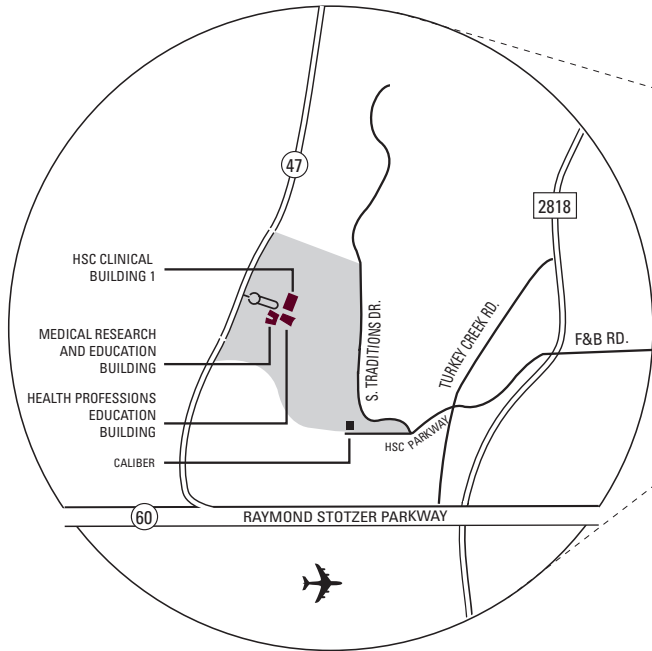

(Please see map on page 2)

6:30 p.m. – 8:00 p.m.

One hour for lecture and 30 minutes for
interactive Q&A

To make reservations:

- On-line at [www.medicine.tamhsc.edu/
institutional-advancement/mini-med](http://www.medicine.tamhsc.edu/institutional-advancement/mini-med)
- Email bklong@medicine.tamhsc.edu
- Call 979-862-3992

TEXAS A&M HEALTH SCIENCE CENTER

Bryan Campus
8447 Highway 47

MAP NOT TO SCALE