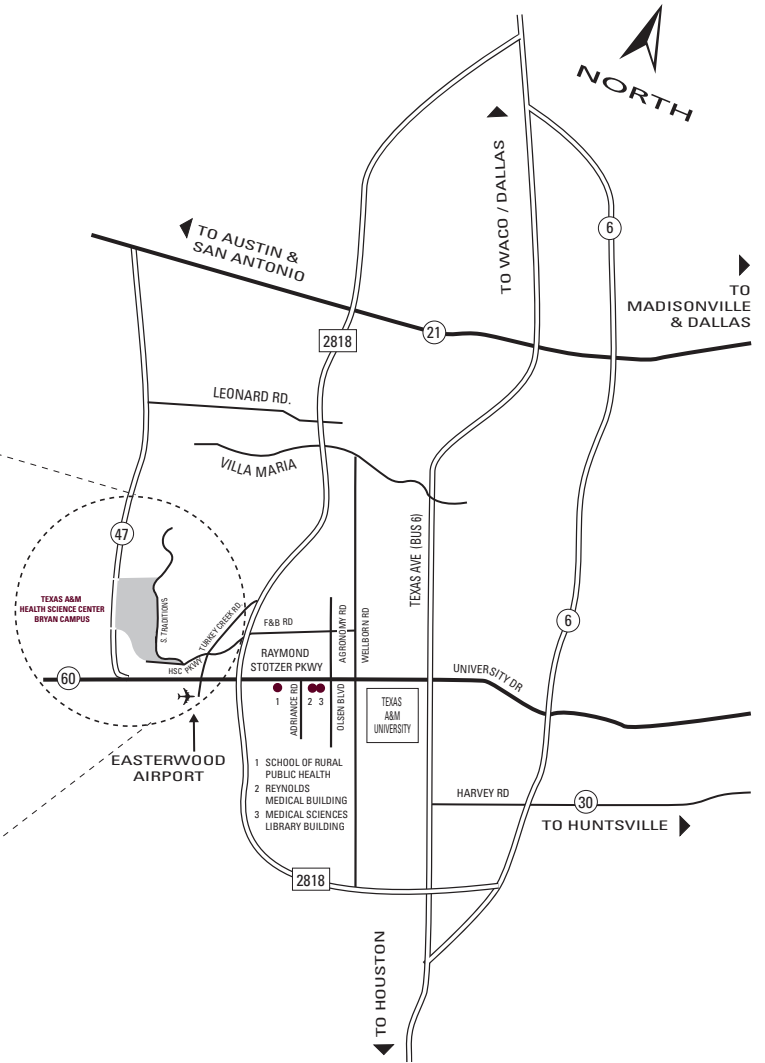

(Please see map on page 2)

6:30 p.m. – 8:00 p.m.

One hour for lecture and 30 minutes for
interactive Q&A

To make reservations:

- On-line at [www.medicine.tamhsc.edu/
institutional-advancement/mini-med](http://www.medicine.tamhsc.edu/institutional-advancement/mini-med)
- Email bklong@medicine.tamhsc.edu
- Call 979-862-3992

TEXAS A&M HEALTH SCIENCE CENTER

Bryan Campus
8447 Highway 47

MAP NOT TO SCALE